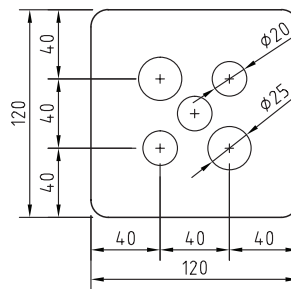

---

---

<b>LID SIZE:</b>	155 x 145 mm
<b>BOX SIZE:</b>	120 x 120 x 80 mm Deep
<b>SUPPLIED WITH:</b>	1 x Auto Switched Socket Outlet
	2 x Data Mounts (Keystone style)

---

# FB123 ASSEMBLY

Conduit location to sides (typ.)

Conduit location box base

All dimension quoted are nominal only. Drawings, images and text are for illustrative purposes only and product details and dimensions are subject to change without notice.