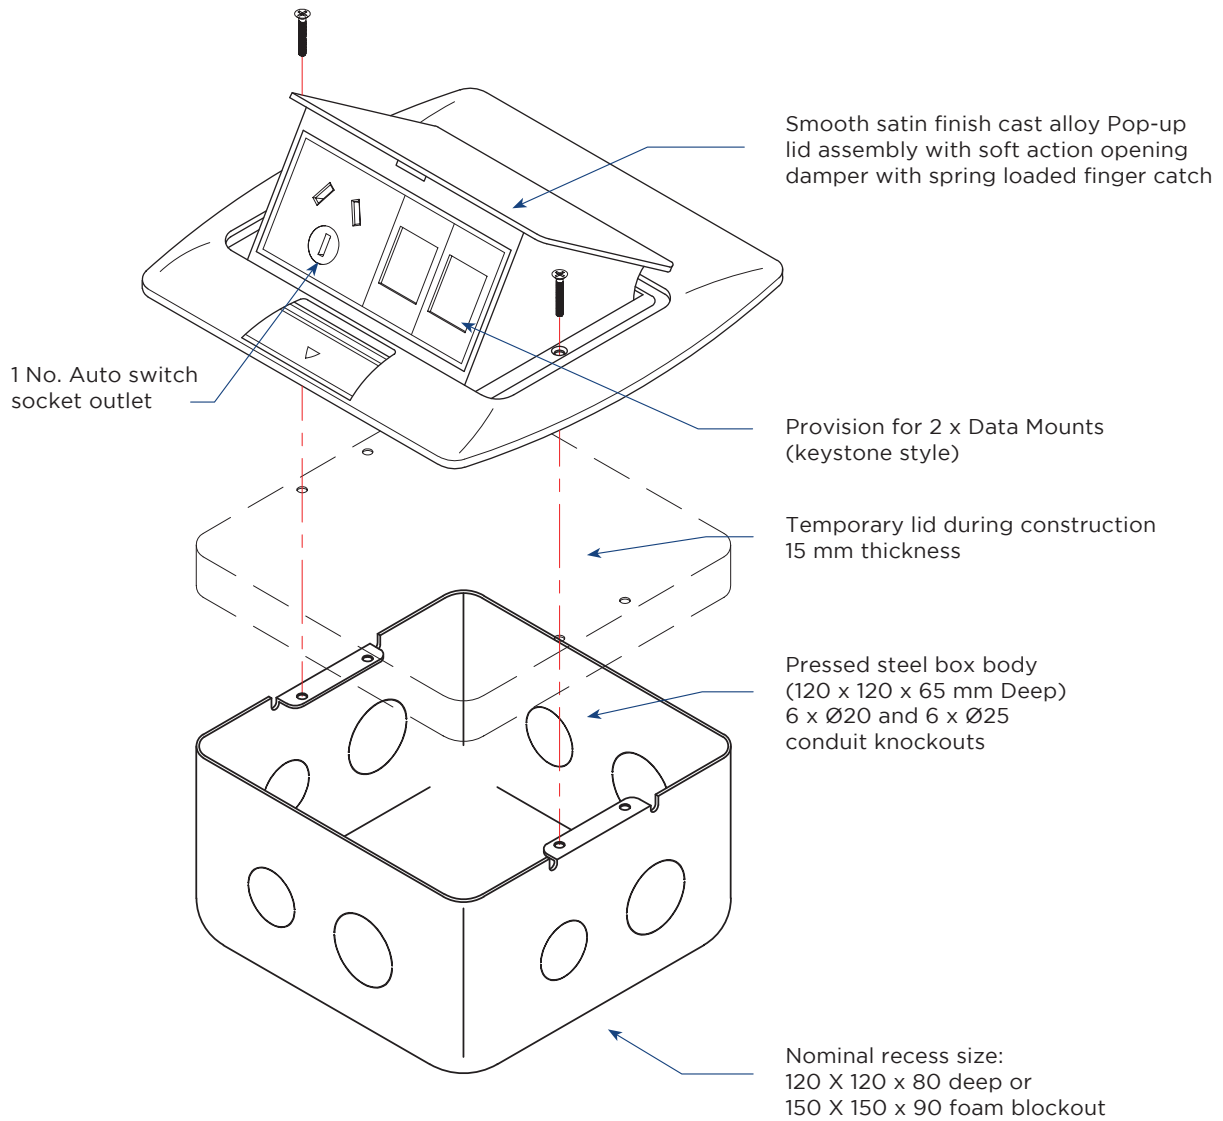

---

**SATIN ALLOY SURFACE LID**

---

---

**SOLID LID AND FRAME**

---

---

**BEVELLED EDGE:**  
FITS ON TOP OF SURFACE FINISH

---

---

<b>LID SIZE:</b>	155 x 145 mm
<b>BOX SIZE:</b>	120 x 120 x 80 mm Deep
<b>SUPPLIED WITH:</b>	1 x Auto Switched Socket Outlet
	2 x Data Mounts (Keystone style)

---

# FB123 ASSEMBLY

Conduit location to sides (typ.)

Conduit location box base

All dimension quoted are nominal only. Drawings, images and text are for illustrative purposes only and product details and dimensions are subject to change without notice.

This product is not suitable for use in wet areas. It is intended for use with fixed wiring only and must be installed according to the AS/NZ 3000 Wiring Rules.