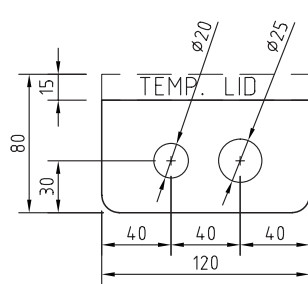

---

---

<b>LID SIZE:</b>	155 x 145 mm
<b>BOX SIZE:</b>	120 x 120 x 80 mm Deep
<b>SUPPLIED WITH:</b>	1 x Auto Switched Socket Outlet
	2 x Data Mounts (Keystone style)

---

# FB123 ASSEMBLY

Conduit location to sides (typ.)

Conduit location box base

All dimension quoted are nominal only. Drawings, images and text are for illustrative purposes only and product details and dimensions are subject to change without notice.