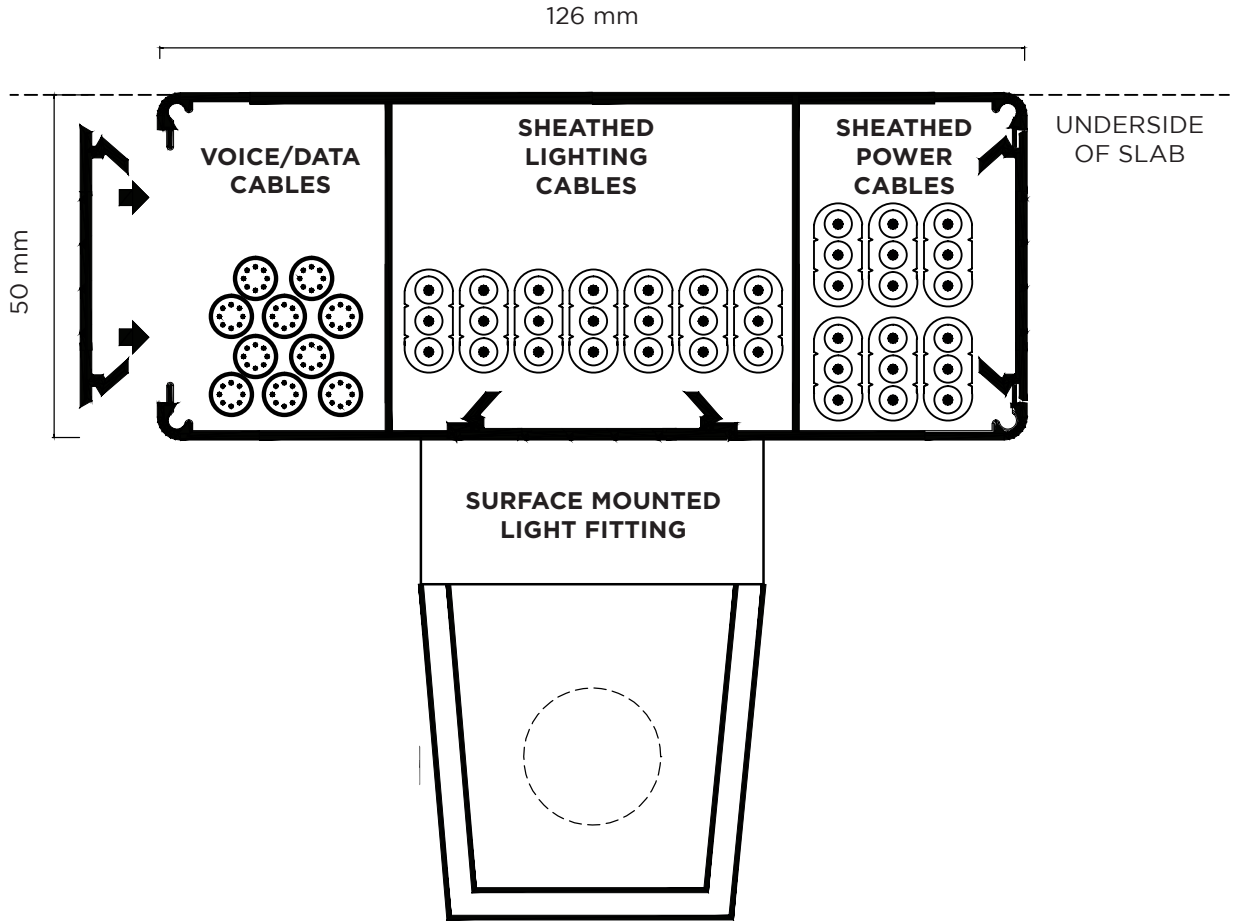

OVERHEAD SERVICE DUCT

CODE: OSD12650

MATERIAL:	EXTRUDED ALUMINIUM
SIZE:	126 X 50 MM
COVER:	SNAP-FIT
LIGHT FITTING:	SURFACE MOUNTED
COLOUR:	WHITE & ANODISED (SILVER/GREY) (OTHER POWDER COAT COLOURS AVAILABLE ON REQUEST)
OUTLETS:	INTERMEDIATE SIZE POWER INTERMEDIATE SIZE DATA

This product has been examined in accordance with AS/NZ 3000 and conforms to A.C.M.A requirements.

- The OSD 12650 Overhead Service Duct has been designed to carry power, voice / data, fire detector and lighting cables overhead where ceiling access is not available.
- The OSD 12650 duct body and lid is manufactured from extruded aluminium.
- This product can be surface mounted, rod suspended or wire suspended.
- The OSD 12650 is supplied in a natural anodised finish as standard or if required can be powder coat finished.