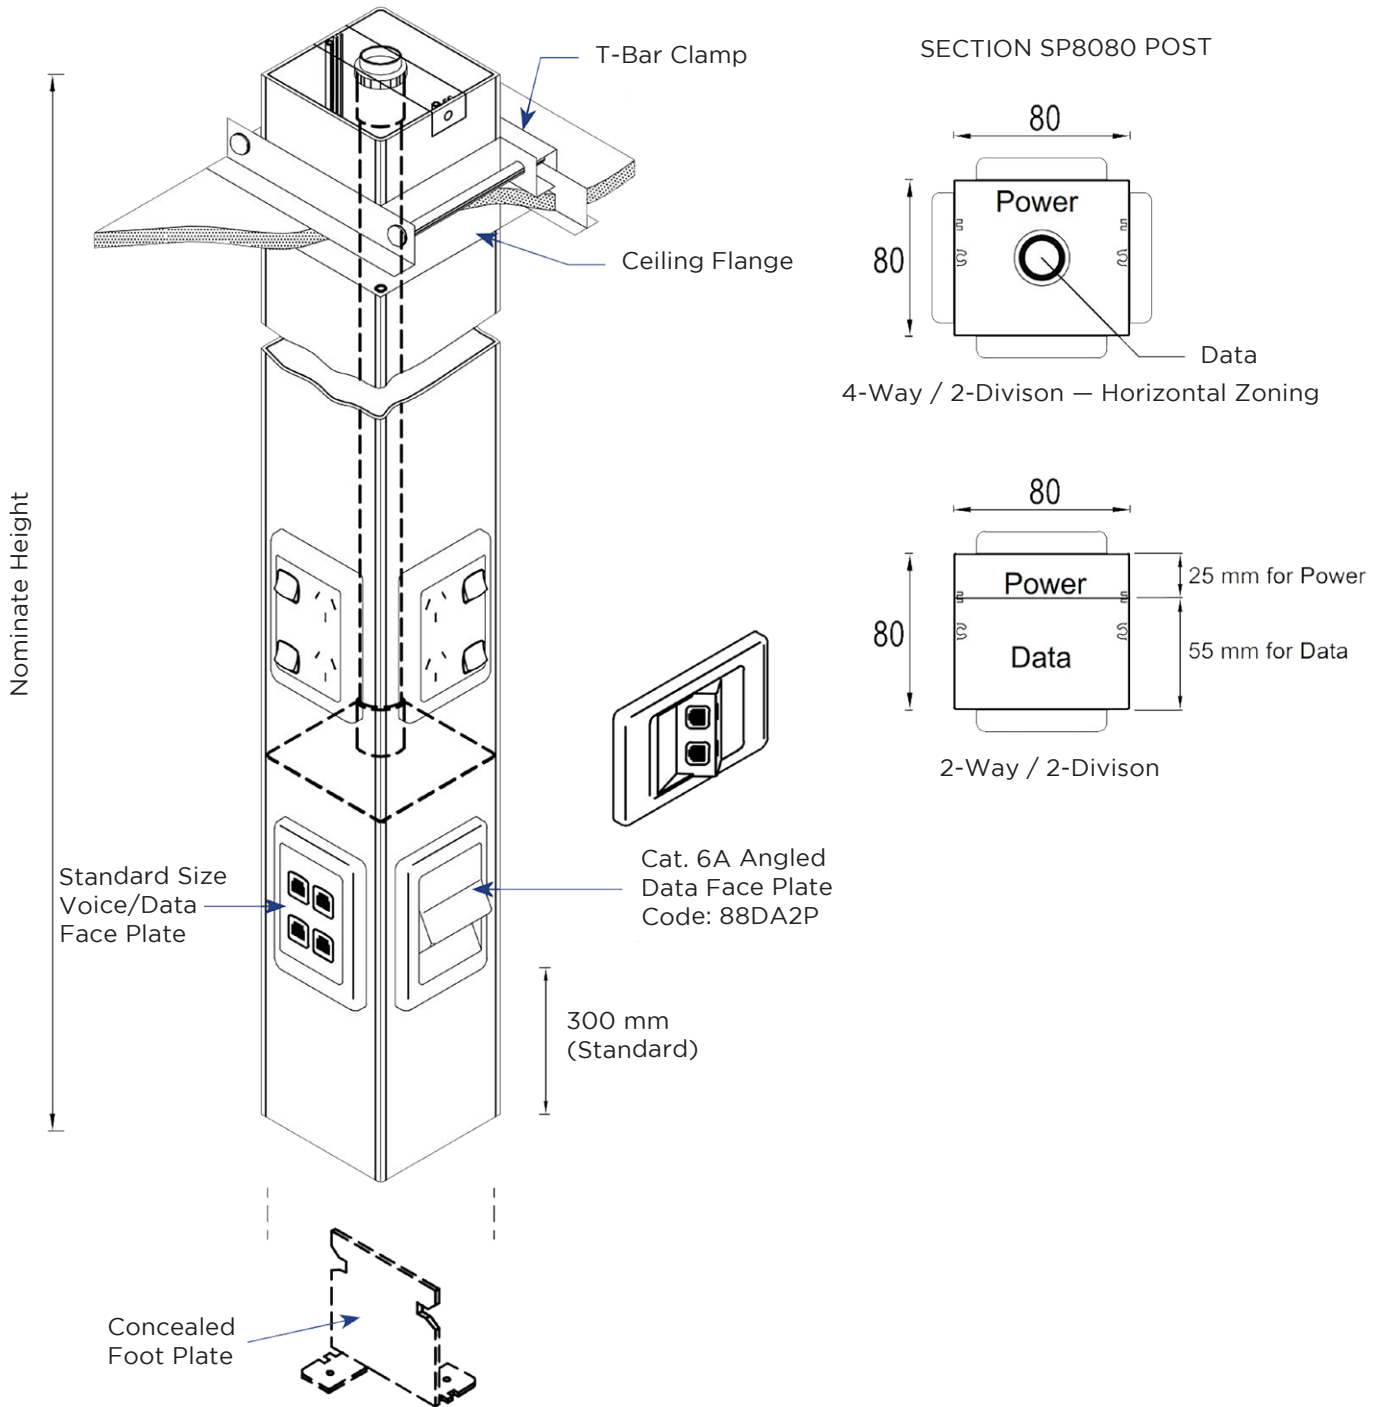

SERVICE POST

CODE: SP8080

- Square extruded aluminium post for the distribution of power and voice/data cables from the ceiling space to the work areas below.
- Power and data outlets can be arranged to all four sides.
- The service post is supplied natural anodised as standard. (Other powder coat colours available on request)

CUSTOM HEIGHT OF OUTLETS ABOVE THE FLOOR

HEIGHT (STD):	3 m (up to 6 m)
SIZE:	80 x 80mm
POWER/DATA: (not included)	Standard Socket Outlets Standard Data/Voice Plates
SUITABLE FOR:	Category 6A Cabling

SP8080 ASSEMBLY

All dimension quoted are nominal only. Drawings, images and text are for illustrative purposes only and product details and dimensions are subject to change without notice.

This product is not suitable for use in wet areas. It is intended for use with fixed wiring only and must be installed according to the AS/NZ 3000 Wiring Rules.