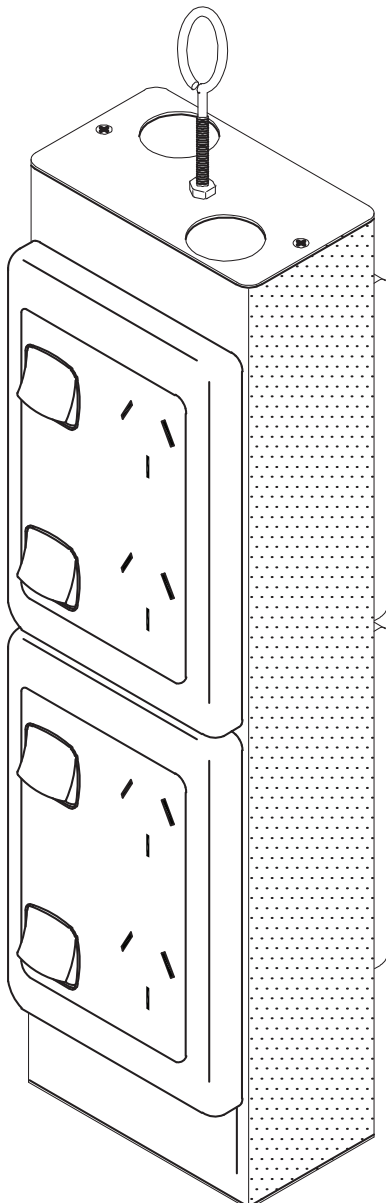

PENDANT OUTLET

CODE: PO8550

- Designed to hang from the ceiling. Ideally suited for use in large open rooms where wall outlets are not accessible.
- The modular, extruded aluminium section can be cut to any length to suit any number of outlets.
- The pendant outlet is supplied natural anodised as standard. (Other powder coat colours available on request)

**FULLY SEGREGATED FOR
POWER & DATA**

HEIGHT (STD):	To be nominated
SIZE:	85 x 50 mm
POWER/DATA: (not included)	Standard Socket Outlets Standard Data/Voice Plates
SUITABLE FOR:	Category 6A Cabling

PO8550 ASSEMBLY

DATA VIEW

OPTION 1
Standard Size
Voice/Data
Data Face Plate

OPTION 2
Cat. 6A Angled
Data Face Plate
Code: 88DA2P

All dimension quoted are nominal only. Drawings, images and text are for illustrative purposes only and product details and dimensions are subject to change without notice.