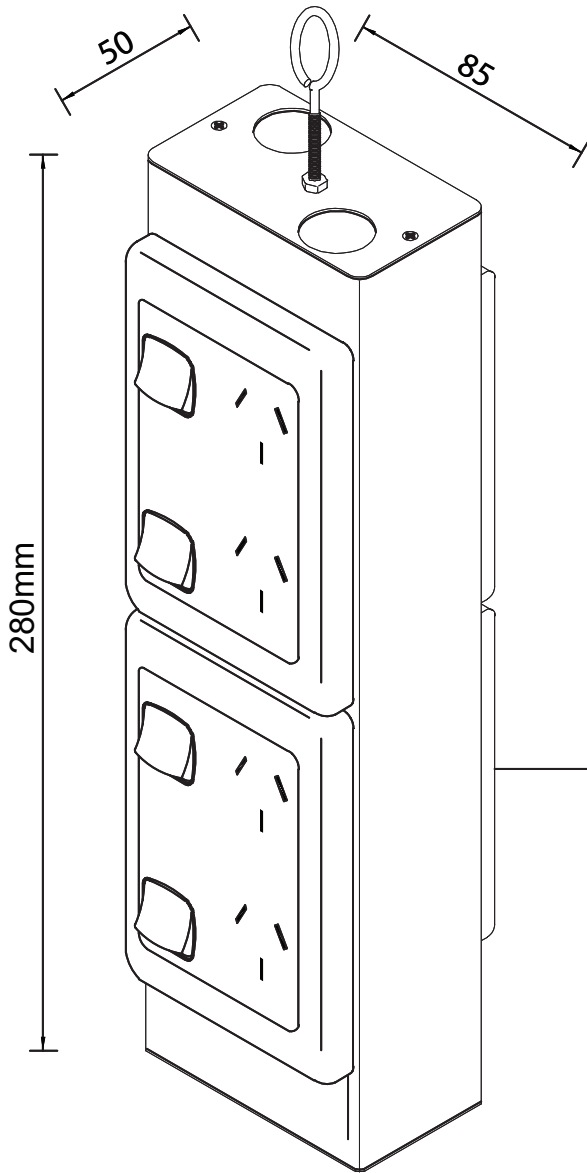

PENDANT OUTLET

CODE: PO8550

- Designed to hang from the ceiling. Ideally suited for use in large open rooms where wall outlets are not accessible.
- The modular, extruded aluminium section can be cut to any length to suit any number of outlets.
- The pendant outlet is supplied natural anodised as standard. (Other powder coat colours available on request)

**FULLY SEGREGATED FOR
POWER & DATA**

HEIGHT (STD):	To be nominated
SIZE:	85 x 50 mm
POWER/DATA: (not included)	Standard Socket Outlets Standard Data/Voice Plates
SUITABLE FOR:	Category 6A Cabling

PO8550 ASSEMBLY

DATA VIEW

OPTION 1
Standard Size
Voice/Data
Data Face Plate

OPTION 2
Cat. 6A Angled
Data Face Plate
Code: 88DA2P

All dimension quoted are nominal only. Drawings, images and text are for illustrative purposes only and product details and dimensions are subject to change without notice.