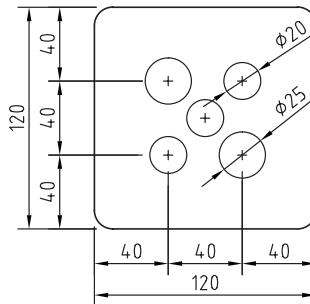

Conduit location box base

All dimension quoted are nominal only. Drawings, images and text are for illustrative purposes only and product details and dimensions are subject to change without notice.

This product is not suitable for use in wet areas. It is intended for use with fixed wiring only and must be installed according to the AS/NZ 3000 Wiring Rules.