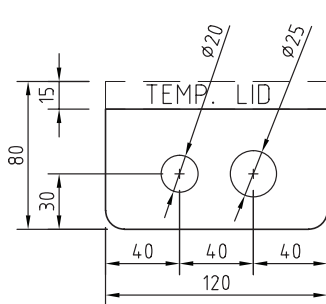

---

**SATIN ALLOY SURFACE LID**

---

**SOLID LID AND FRAME**

---

**BEVELLED EDGE:**  
FITS ON TOP OF SURFACE FINISH

---

---

<b>LID SIZE:</b>	155 x 145 mm
<b>BOX SIZE:</b>	120 X 120 X 80 mm Deep
<b>SUPPLIED WITH:</b>	2 x Auto Switched Socket Outlets

---

# FB120 ASSEMBLY

Conduit location to sides (typ.)

Conduit location box base

All dimension quoted are nominal only. Drawings, images and text are for illustrative purposes only and product details and dimensions are subject to change without notice.