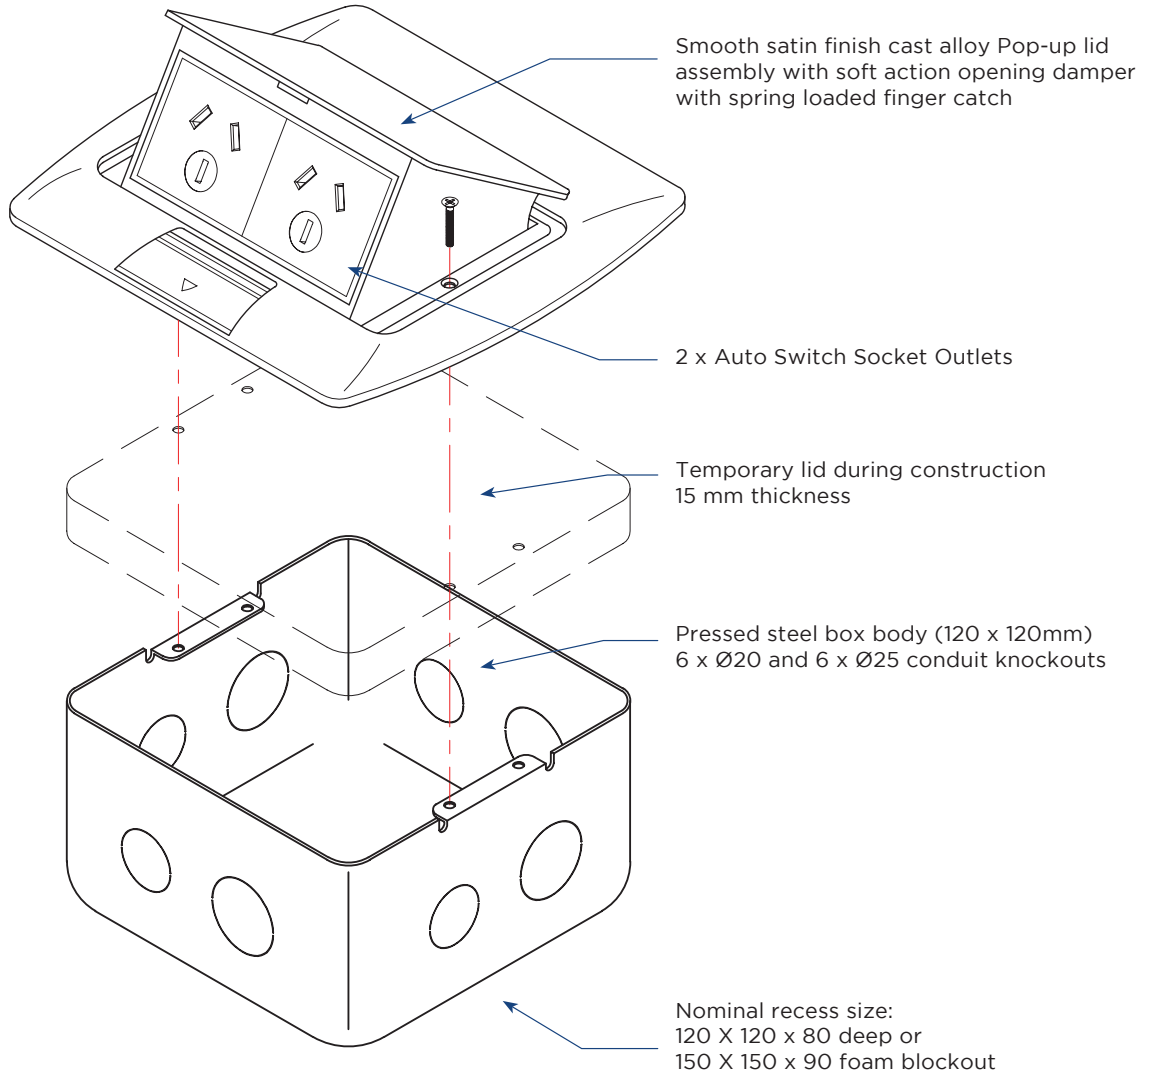

## CODE: FB120

---

---

- Pop them up when you need them — tuck them away when you don't.
- Suitable for installation within: board room tables, desks, counters, walls, ceilings. Not recommended for high use areas when in ground.
- Soft action opening.

---

**SATIN ALLOY SURFACE LID**

---

**SOLID LID AND FRAME**

---

**BEVELLED EDGE:**  
FITS ON TOP OF SURFACE FINISH

---

---

<b>LID SIZE:</b>	155 x 145 mm
<b>BOX SIZE:</b>	120 X 120 X 80 mm Deep
<b>SUPPLIED WITH:</b>	2 x Auto Switched Socket Outlets

---

# FB120 ASSEMBLY

Conduit location to sides (typ.)

Conduit location box base

All dimension quoted are nominal only. Drawings, images and text are for illustrative purposes only and product details and dimensions are subject to change without notice.