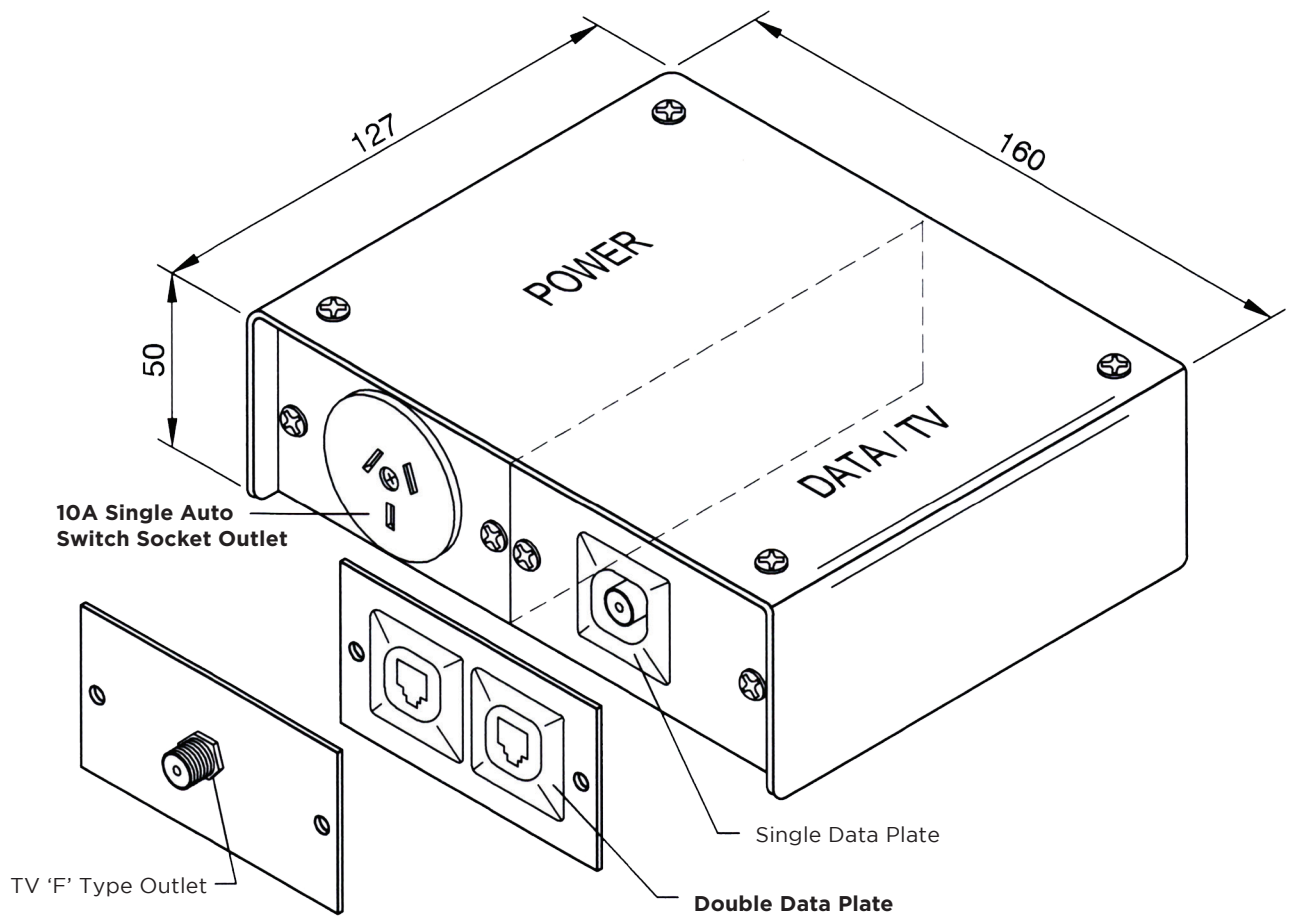

ABOVE FLOOR BOX

CODE: AFB3510A2DBK

- Strong powder coat steel low profile box construction.
- Suitable for mounting on both floor and bench applications.
- Standard colour black.
(Other powder coat colours available on request)

**SEGREGATED TWO COMPARTMENT
POWER AND DATA**

**OTHER POWER AND DATA
COMBINATIONS AVAILABLE**

BOX SIZE: 160 x 127 x 50 mm
SUPPLIED WITH: 1 x Single Auto Switched
Socket Outlet
1 x Double Data Plate
SUITABLE FOR: Category 6 Cabling

AFB3510ADBK ASSEMBLY

All dimension quoted are nominal only. Drawings, images and text are for illustrative purposes only and product details and dimensions are subject to change without notice.

This product is not suitable for use in wet areas. It is intended for use with fixed wiring only and must be installed according to the AS/NZ 3000 Wiring Rules.