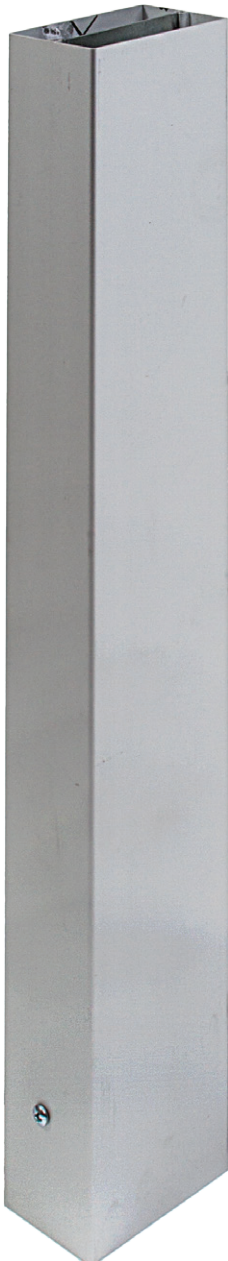

# SERVICE POST

## CODE: SP7550

---

---

- Rectangular extruded aluminium post for the distribution of power and voice/data cables from the ceiling space to the work areas below.
- The service post is supplied natural anodised as standard. (Other powder coat colours available on request)

<b>HEIGHT (STD):</b>	3 m (up to 6 m)
<b>SIZE:</b>	75 x 50 mm
<b>SUITABLE FOR:</b>	Category 6A Cabling