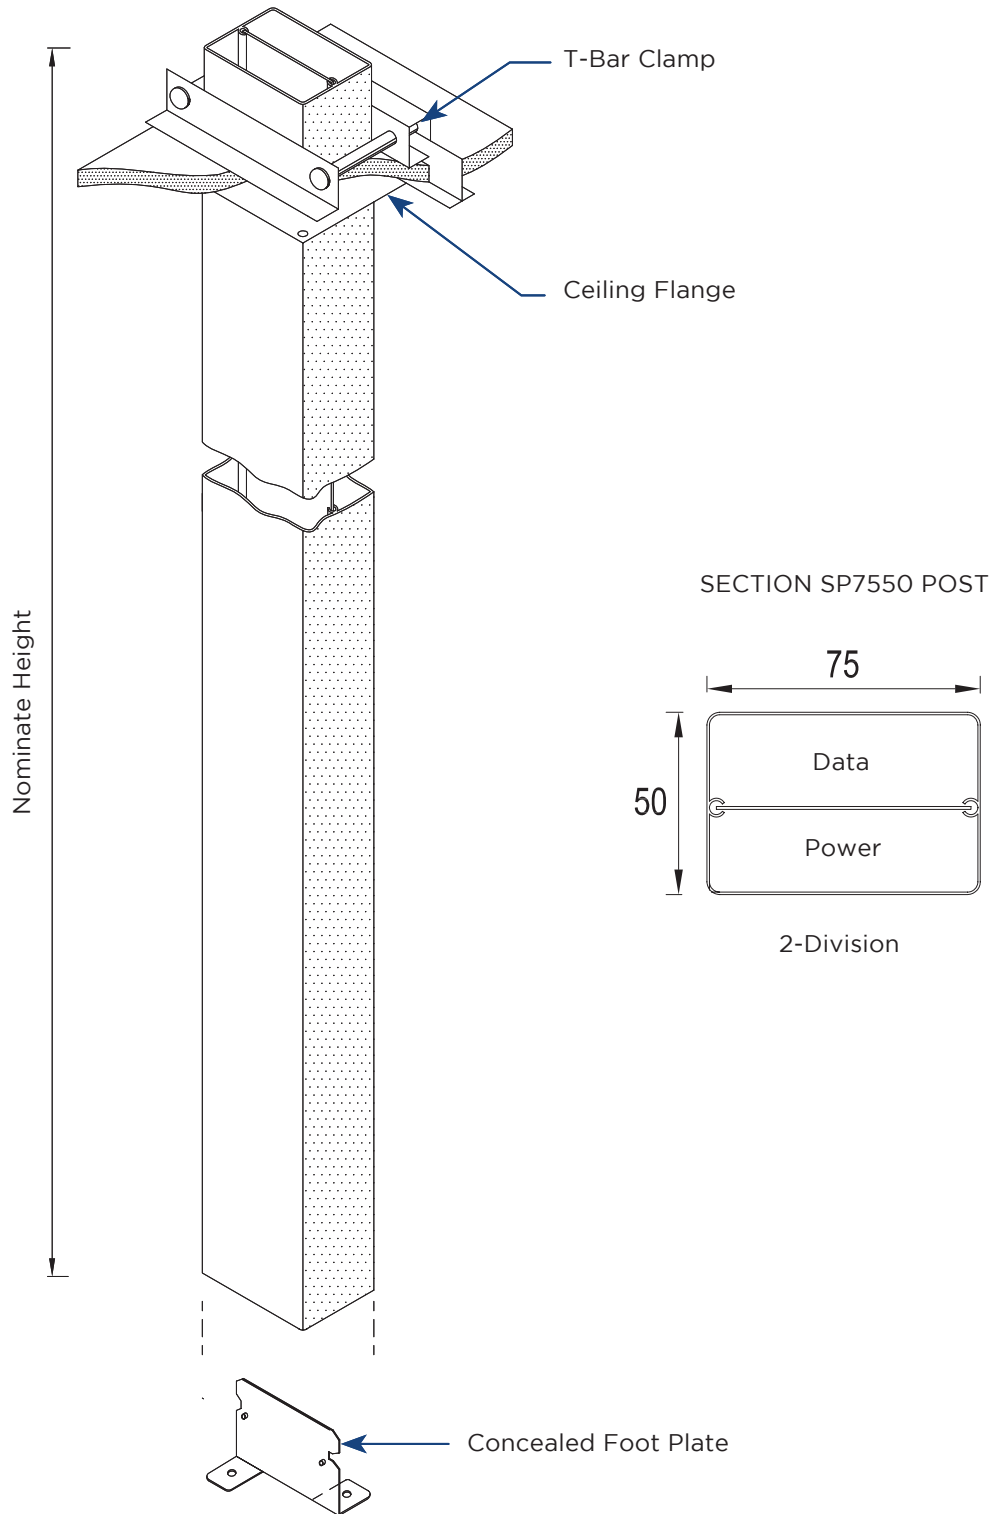

SP7550 ASSEMBLY

All dimension quoted are nominal only. Drawings, images and text are for illustrative purposes only and product details and dimensions are subject to change without notice.

This product is not suitable for use in wet areas. It is intended for use with fixed wiring only and must be installed according to the AS/NZ 3000 Wiring Rules.