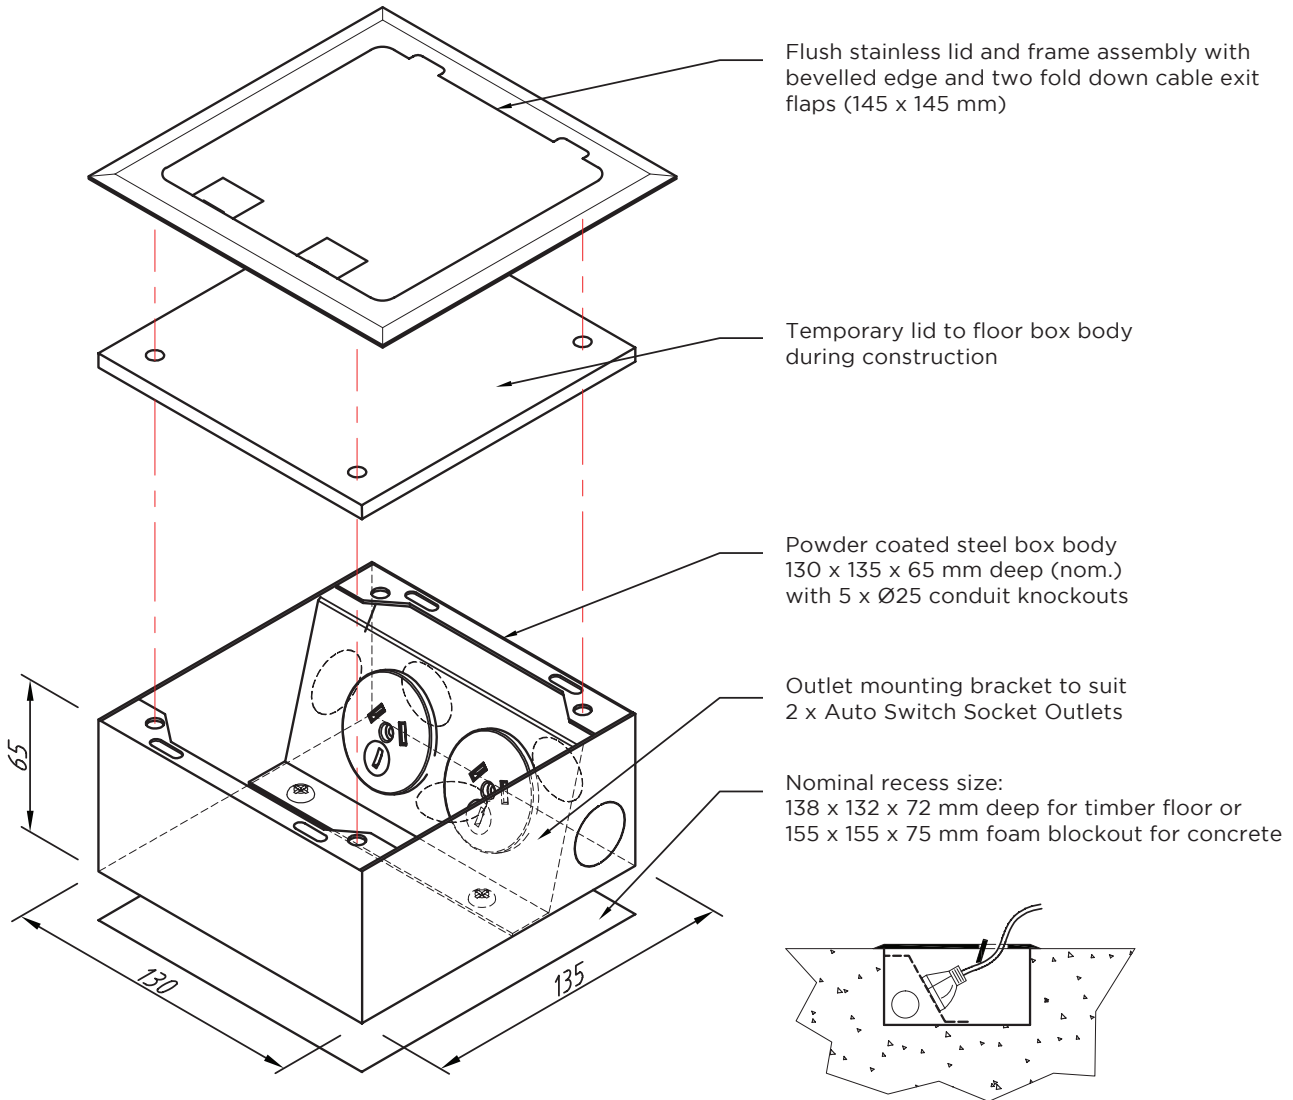

FLOOR BOX

CODE: FB143

- Compact and stylish solid stainless floor box providing power to open plan areas.
- Two cord outlet ports fold into box to allow cables to exit when in use.

STAINLESS STEEL SURFACE LID

SOLID LID/SHALLOW BOX

BEVELLED EDGE:
FITS ON TOP OF FLOORING FINISH

LID SIZE: 145 x 145 mm
BOX SIZE: 135 x 130 x 65 mm Deep
SUPPLIED WITH: 2 x Single Auto Switched Socket Outlets

FB143 ASSEMBLY

Assembled side view of FB143 single compartment floor box showing cord outlet flap in use

Conduit Location Box Base

Conduit Location Power (Hinge) Side

Conduit Location To Sides

All dimension quoted are nominal only. Drawings, images and text are for illustrative purposes only and product details and dimensions are subject to change without notice.

This product is not suitable for use in wet areas. It is intended for use with fixed wiring only and must be installed according to the AS/NZ 3000 Wiring Rules.