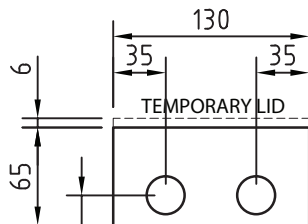

SOLID LID/SHALLOW BOX

BEVELLED EDGE:
FITS ON TOP OF FLOORING FINISH

LID SIZE: 145 x 145 mm
BOX SIZE: 135 x 130 x 65 mm Deep
SUPPLIED WITH: 2 x Single Auto Switched Socket Outlets

FB143 ASSEMBLY

Assembled side view of FB143 single compartment floor box showing cord outlet flap in use

Conduit Location Box Base

Conduit Location Power (Hinge) Side

Conduit Location To Sides

All dimension quoted are nominal only. Drawings, images and text are for illustrative purposes only and product details and dimensions are subject to change without notice.