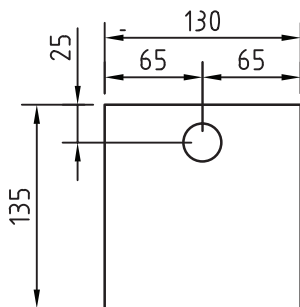

SOLID LID/SHALLOW BOX

BEVELLED EDGE:
FITS ON TOP OF FLOORING FINISH

LID SIZE: 145 x 145 mm
BOX SIZE: 135 x 130 x 65 mm Deep
SUPPLIED WITH: 2 x Single Auto Switched Socket Outlets

FB143 ASSEMBLY

Assembled side view of FB143 single compartment floor box showing cord outlet flap in use

Conduit Location Box Base

Conduit Location Power (Hinge) Side

Conduit Location To Sides

All dimension quoted are nominal only. Drawings, images and text are for illustrative purposes only and product details and dimensions are subject to change without notice.