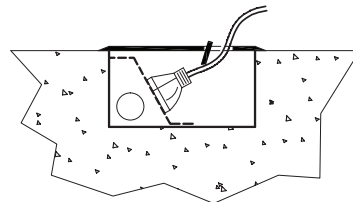

FLOOR BOX

CODE: FB143

- Compact and stylish solid stainless floor box providing power to open plan areas.
- Two cord outlet ports fold into box to allow cables to exit when in use.

STAINLESS STEEL SURFACE LID

SOLID LID/SHALLOW BOX

BEVELLED EDGE:
FITS ON TOP OF FLOORING FINISH

LID SIZE: 145 x 145 mm
BOX SIZE: 135 x 130 x 65 mm Deep
SUPPLIED WITH: 2 x Single Auto Switched Socket Outlets

FB143 ASSEMBLY

Assembled side view of FB143 single compartment floor box showing cord outlet flap in use

Conduit Location Box Base

Conduit Location Power (Hinge) Side

Conduit Location To Sides

All dimension quoted are nominal only. Drawings, images and text are for illustrative purposes only and product details and dimensions are subject to change without notice.

This product is not suitable for use in wet areas. It is intended for use with fixed wiring only and must be installed according to the AS/NZ 3000 Wiring Rules.