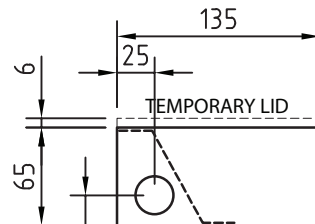

SOLID LID/SHALLOW BOX

BEVELLED EDGE:
FITS ON TOP OF FLOORING FINISH

LID SIZE: 145 x 145 mm
BOX SIZE: 135 x 130 x 65 mm Deep
SUPPLIED WITH: 2 x Single Auto Switched Socket Outlets

FB143 ASSEMBLY

Assembled side view of FB143 single compartment floor box showing cord outlet flap in use

Conduit Location Box Base

Conduit Location Power (Hinge) Side

Conduit Location To Sides

All dimension quoted are nominal only. Drawings, images and text are for illustrative purposes only and product details and dimensions are subject to change without notice.