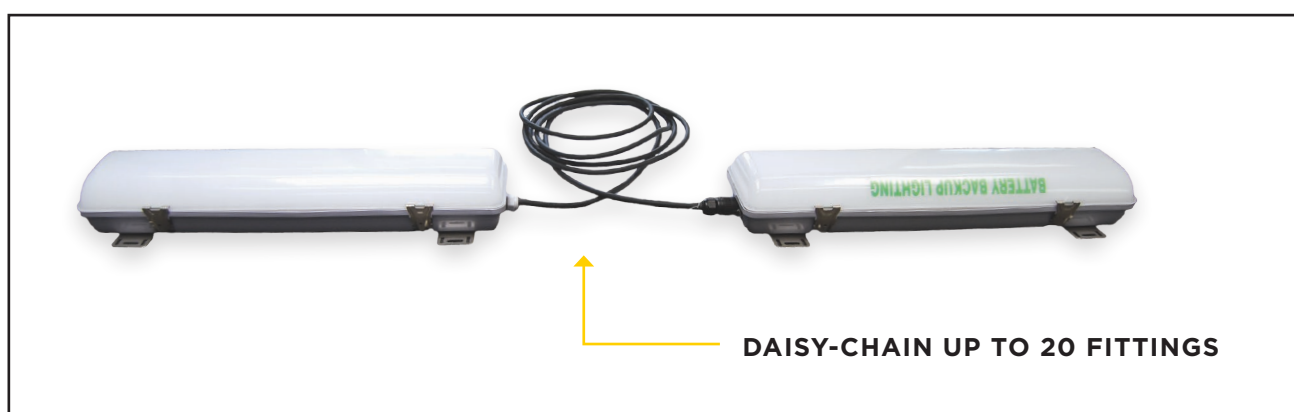

PORTABLE POWER

NOMAD
The power centre that can go anywhere.

LEADS (OTHER LENGTHS AND CONFIGURATIONS AVAILABLE ON REQUEST)

EXTENSION LEAD	NOMADEL5	Amphenol Plug and Connector, 5m long.
	NOMADEL10	Amphenol Plug and Connector, 10m long.
	NOMADEL20	Amphenol Plug and Connector, 20m long.
ADAPTOR LEAD	NOMADALN1	AS/NZS 10A Plug to Amphenol Connector, 1m long
	NOMADAL1	IEC 16A Plug to Amphenol Connector, 1m long