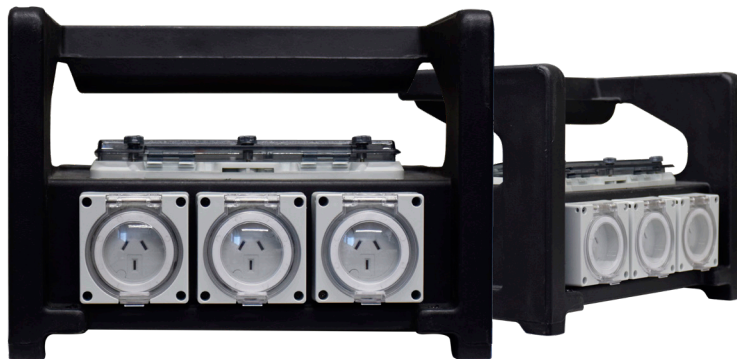

PORTABLE POWER

NOMAD
THE POWER CENTRE THAT CAN GO ANYWHERE

6X PORTABLE POWER BOARD

CODE	OUTLETS	QUANTITY	VOLTAGE	CONFIGURATION	PROTECTION	INPUT
NOMAD6	10A	6	230V	Auto Socket AS/NZ 2P + E	IP56	RCBO (MCB/RCD) = 10A 30mA, 1P + N TypeA 6kA 230V

Features 6 x 10A outlets

2 x USB outlets (5V 2.1amp)

Handle can act as a hanging bracket

Phone and accessory holder moulded into handle grip

Complies with AS/NZS3012 & AS/NZS3190

By:

388-396 Tuam St
Phillipstown
Christchurch 8011
New Zealand
P (+64) 3 335 0366
F (+64) 3 335 0980
E switchboards@pdc.co.nz